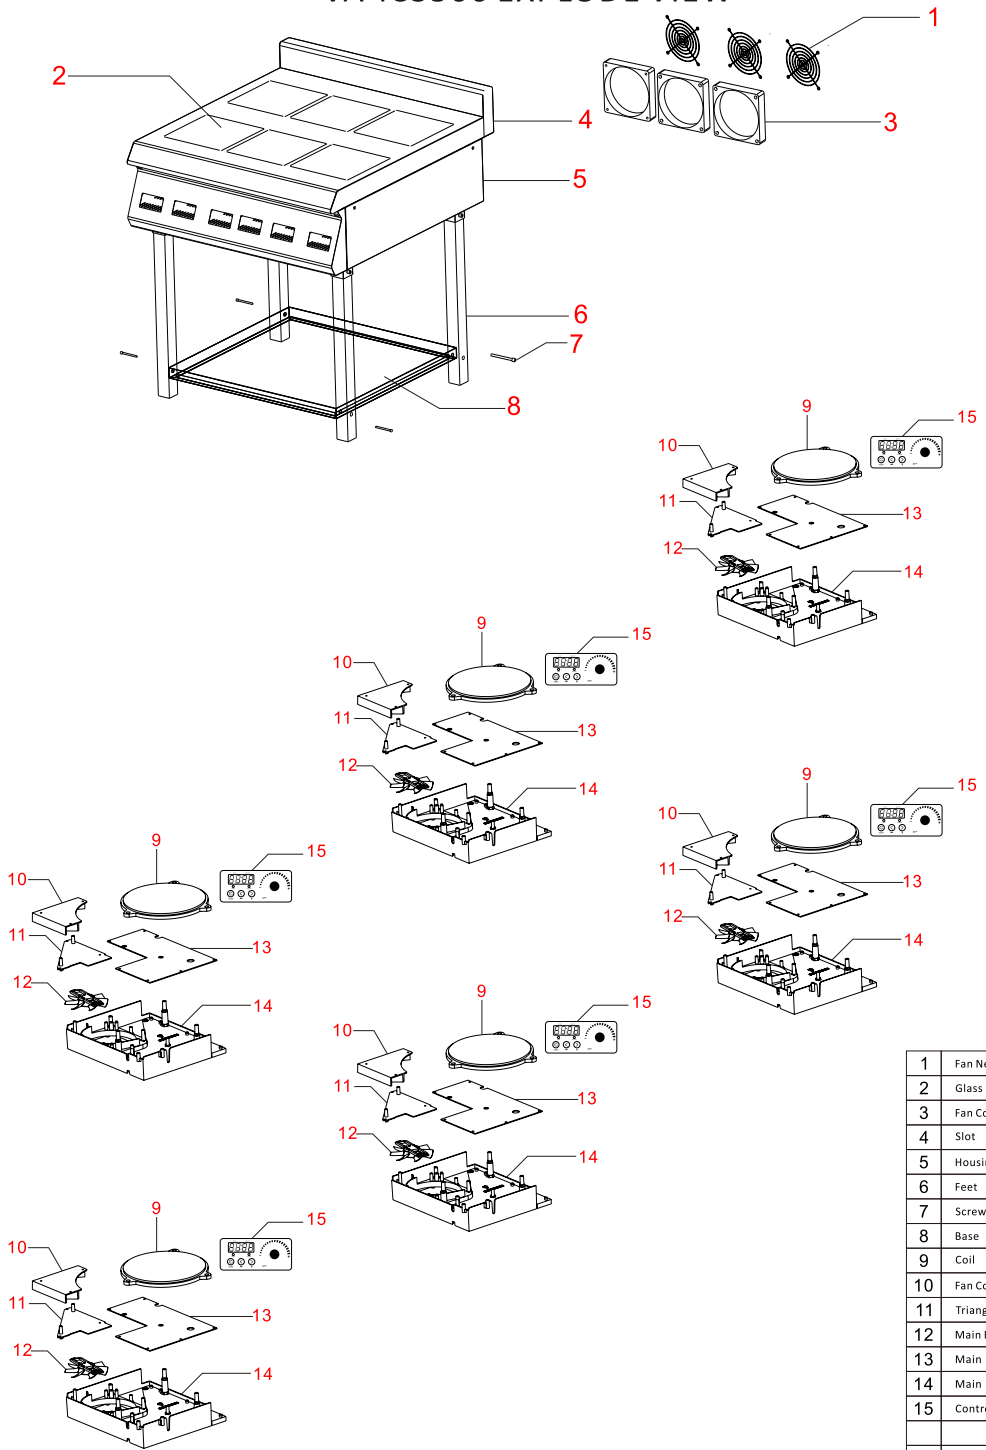

# VA-IC3506 EXPLODE VIEW

1	Fan Net
2	Glass
3	Fan Cover
4	Slot
5	Housing
6	Feet
7	Screw
8	Base
9	Coil
10	Fan Cover
11	Triangle Fan cover
12	Main Board Fan
13	Main PCB
14	Main Board Cover
15	Control Box